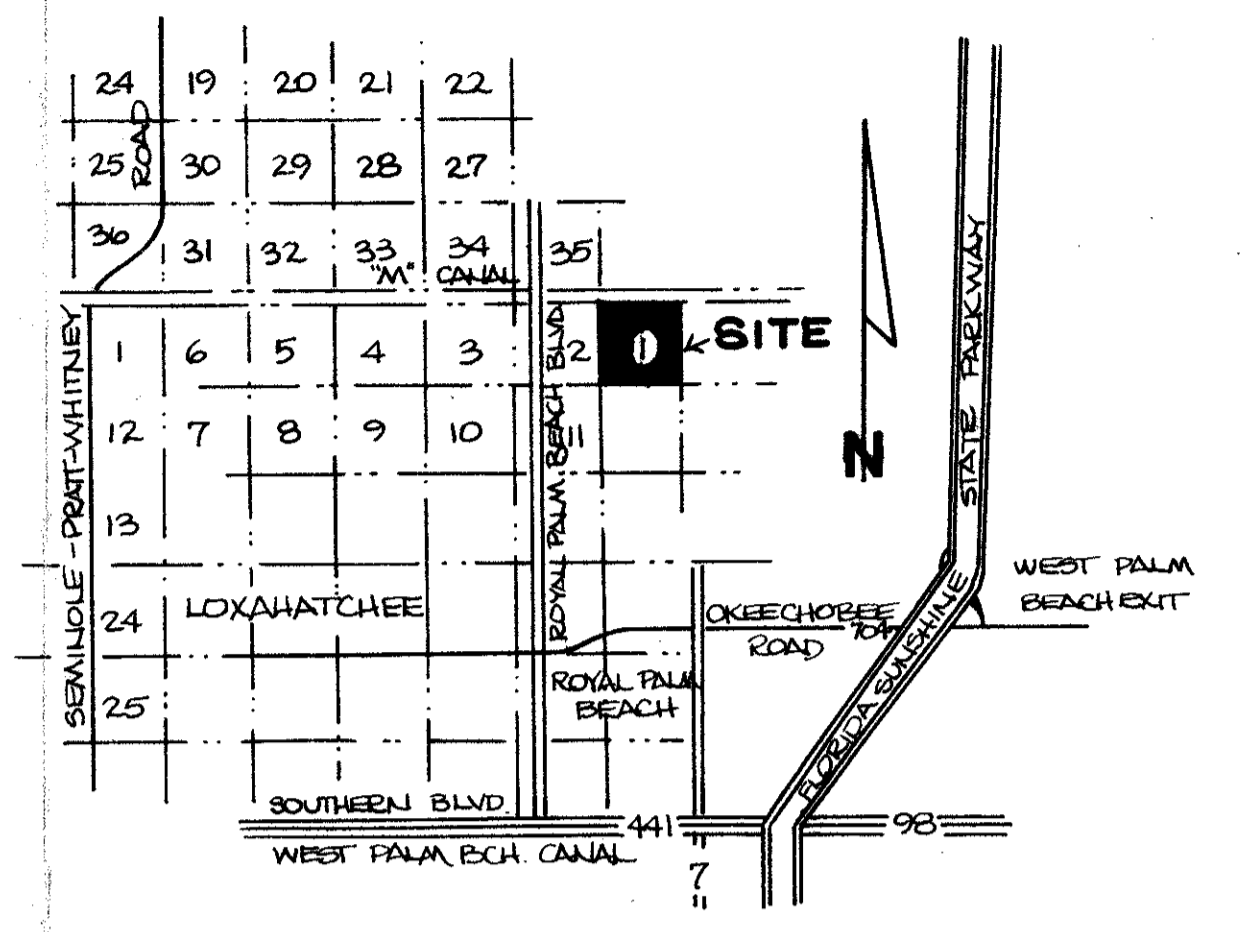

area map

site data

Total Area	632 Ac.
Minimum Lot Area And Dimensions:	
Area	5 Ac.
Width	300 Ft.
Depth	300 Ft.
Frontage	300 Ft.
Maximum No. Lots	126

north

ur0287.igr
DEVON WOODS SITE PLAN

AUG 27 1979

Kieran Kilday, Inc. 2001 Palm Beach Lakes Blvd Suite 203A West Palm Beach, Fl. 33409	DEVON WOODS	
	SCALE 1"=300'	DRAWN BY MVO
DATE 8/7/79	APPROVED BY	DRAWING NUMBER 79-20